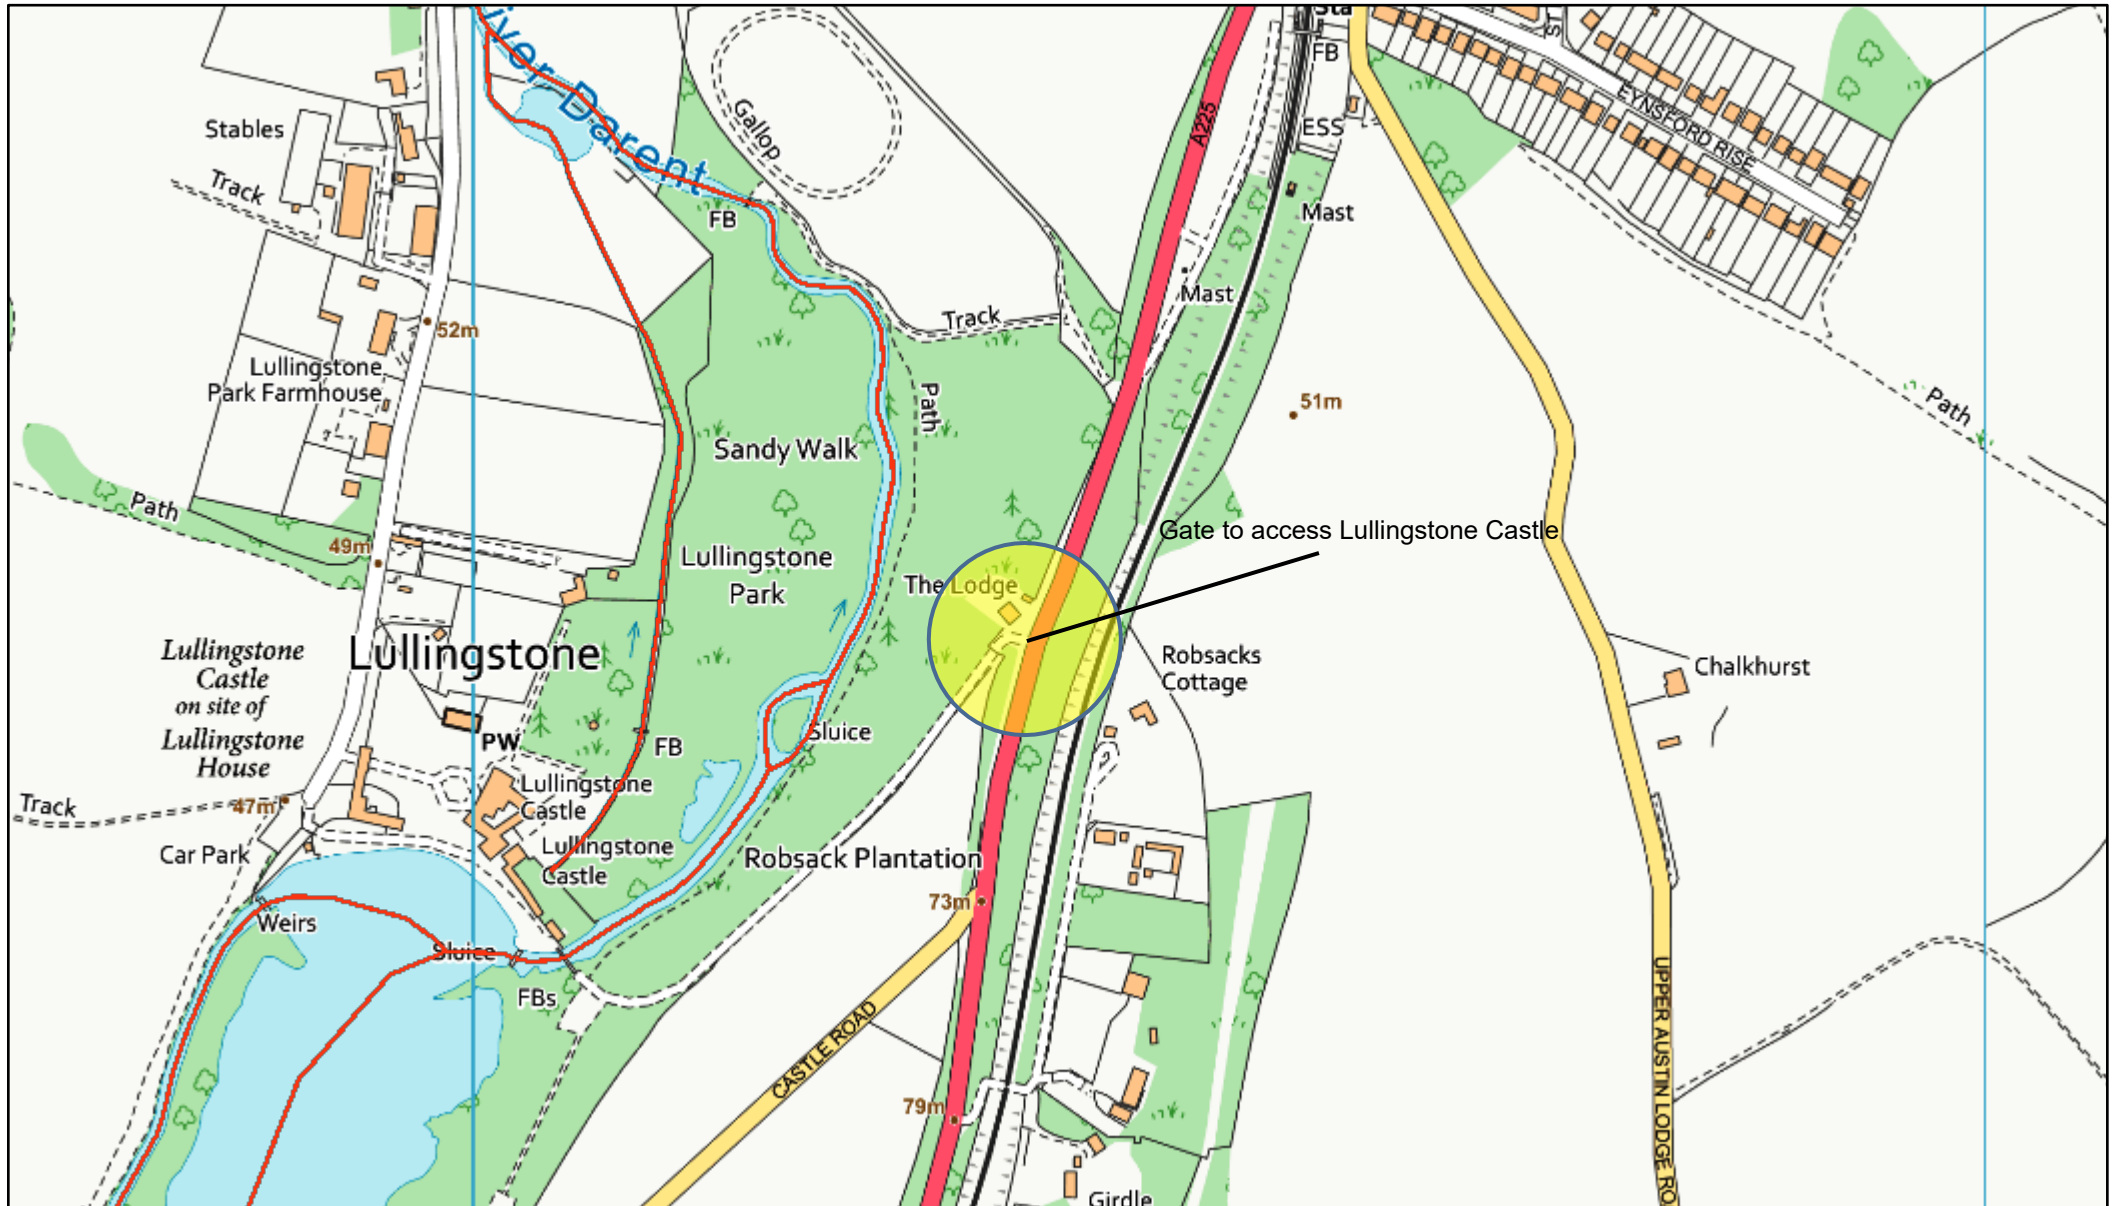

Access to Lullingstone Castle on Thursday 30th April

4/9/2026, 8:49:37 AM

Drains

- FRM Indicative Main River
- Other Rivers
- Drains Offline
- Undefined